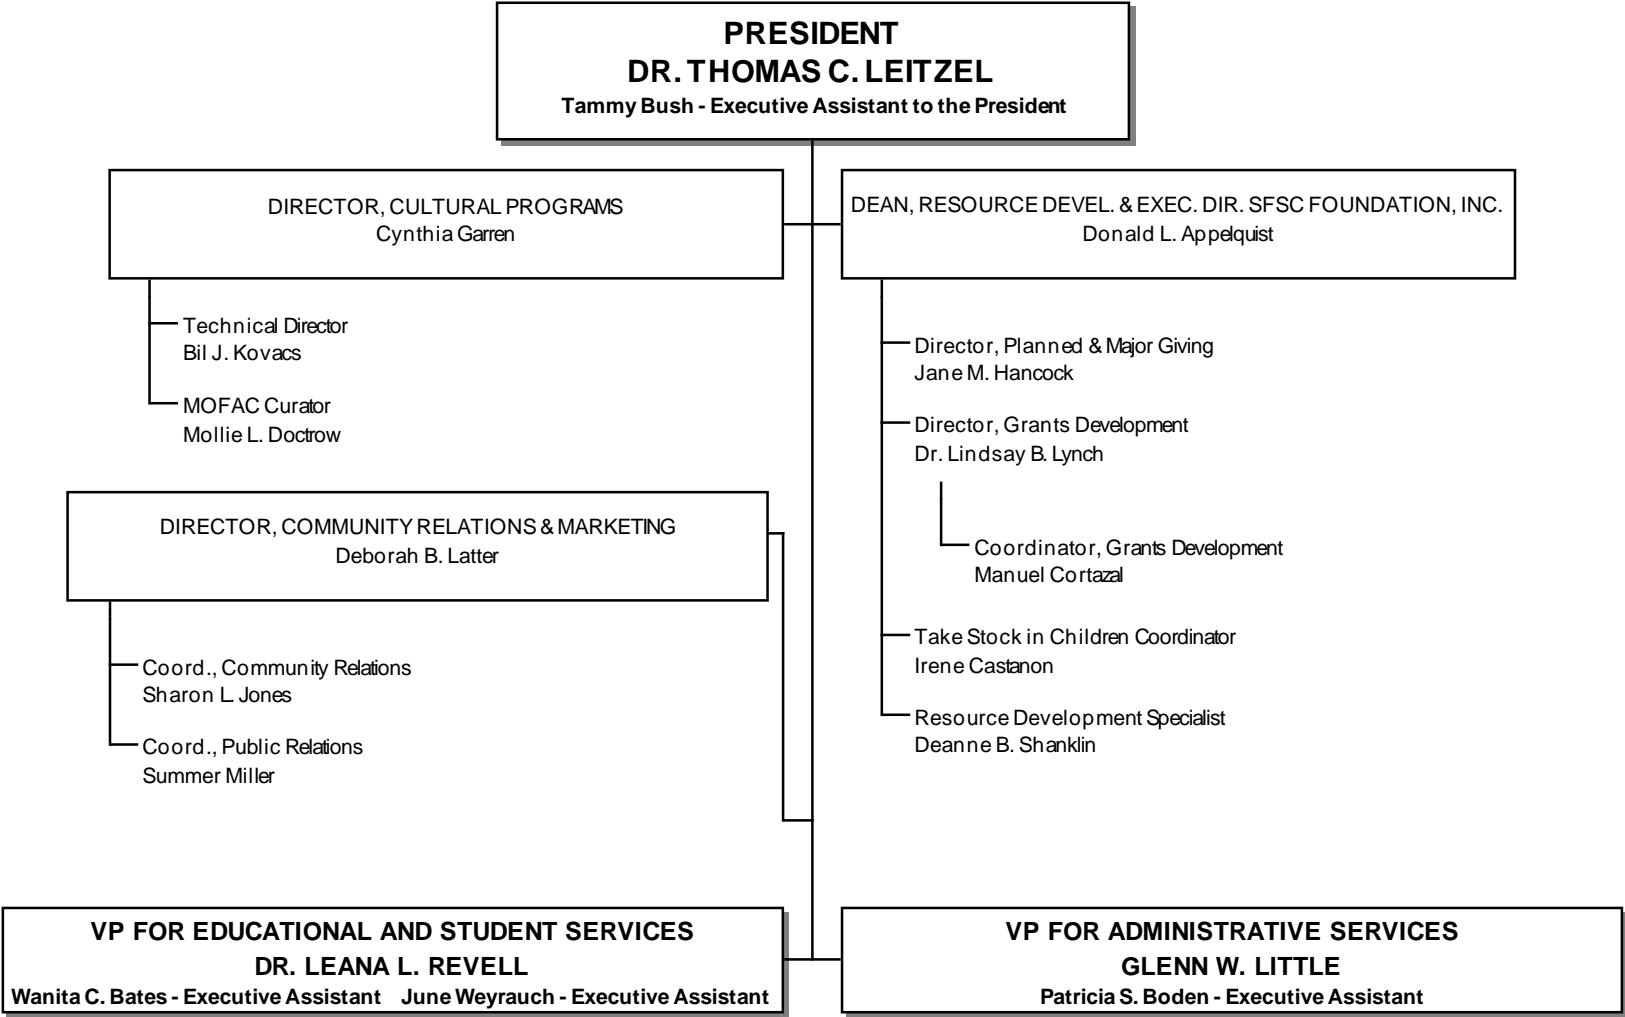

SOUTH FLORIDA STATE COLLEGE 2014-2015 ORGANIZATIONAL CHART

**SOUTH FLORIDA STATE COLLEGE
2014-2015 ORGANIZATIONAL CHART**

VP FOR EDUCATIONAL AND STUDENT SERVICES
DR. LEANA L. REVELL
 Wanita C. Bates - Executive Assistant June Weyrauch - Executive Assistant

VP FOR ADMINISTRATIVE SERVICES
GLENN W. LITTLE
Patricia S. Boden - Executive Assistant