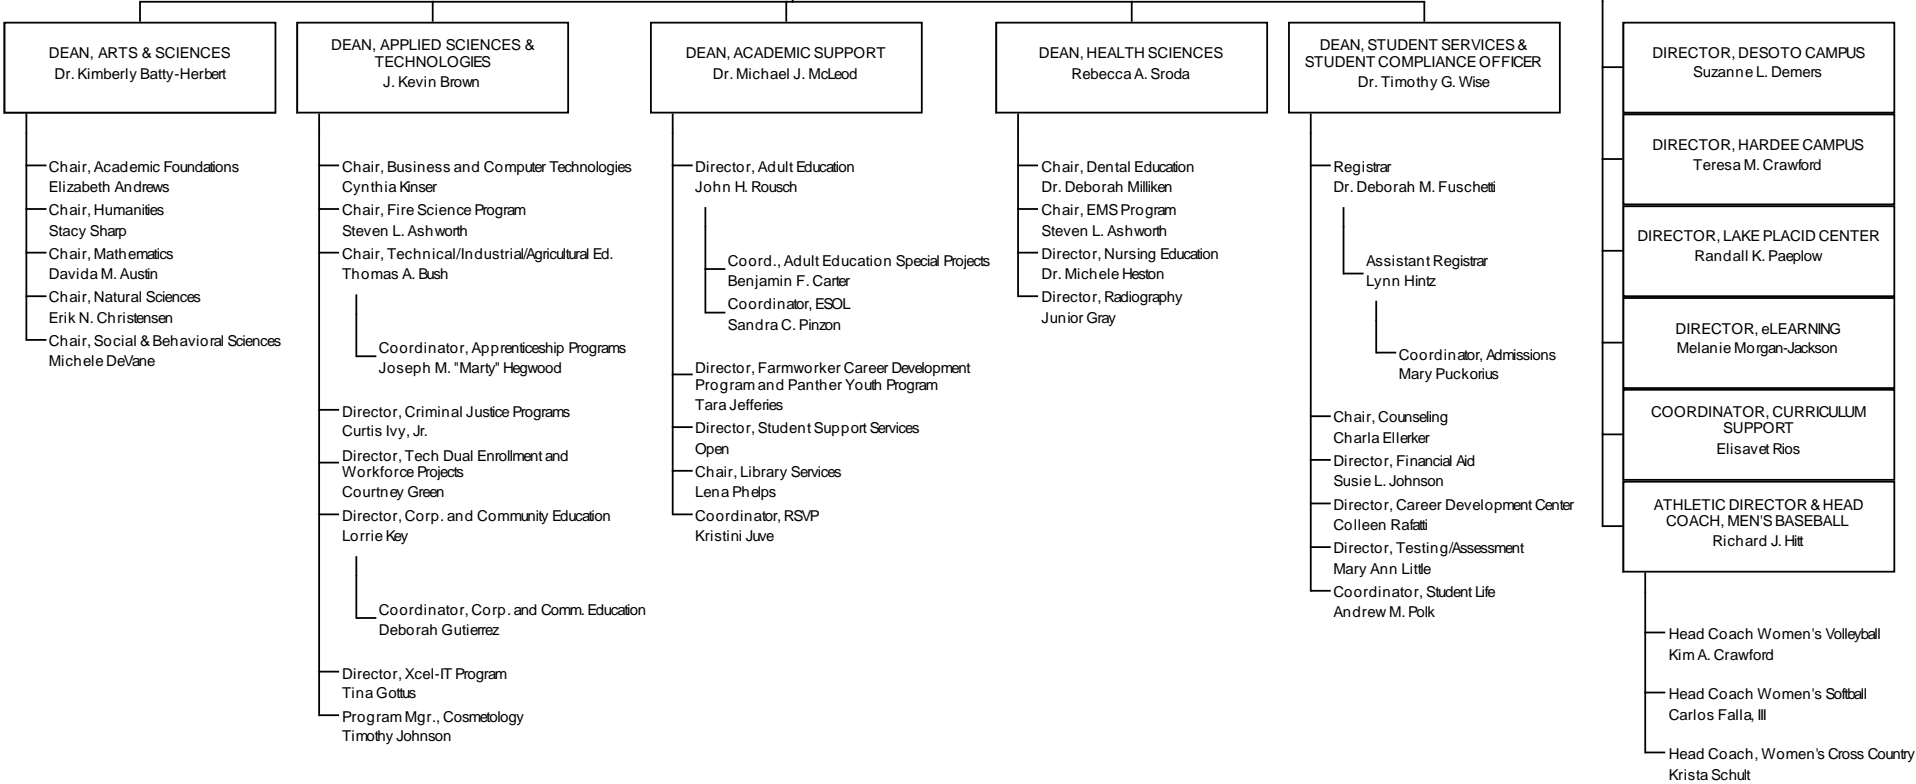

SOUTH FLORIDA STATE COLLEGE 2014-2015 ORGANIZATIONAL CHART

**SOUTH FLORIDA STATE COLLEGE
2014-2015 ORGANIZATIONAL CHART**

VP FOR EDUCATIONAL AND STUDENT SERVICES
DR. LEANA L. REVELL
 Wanita C. Bates - Executive Assistant June Weyrauch - Executive Assistant

VP FOR ADMINISTRATIVE SERVICES
GLENN W. LITTLE
Patricia S. Boden - Executive Assistant