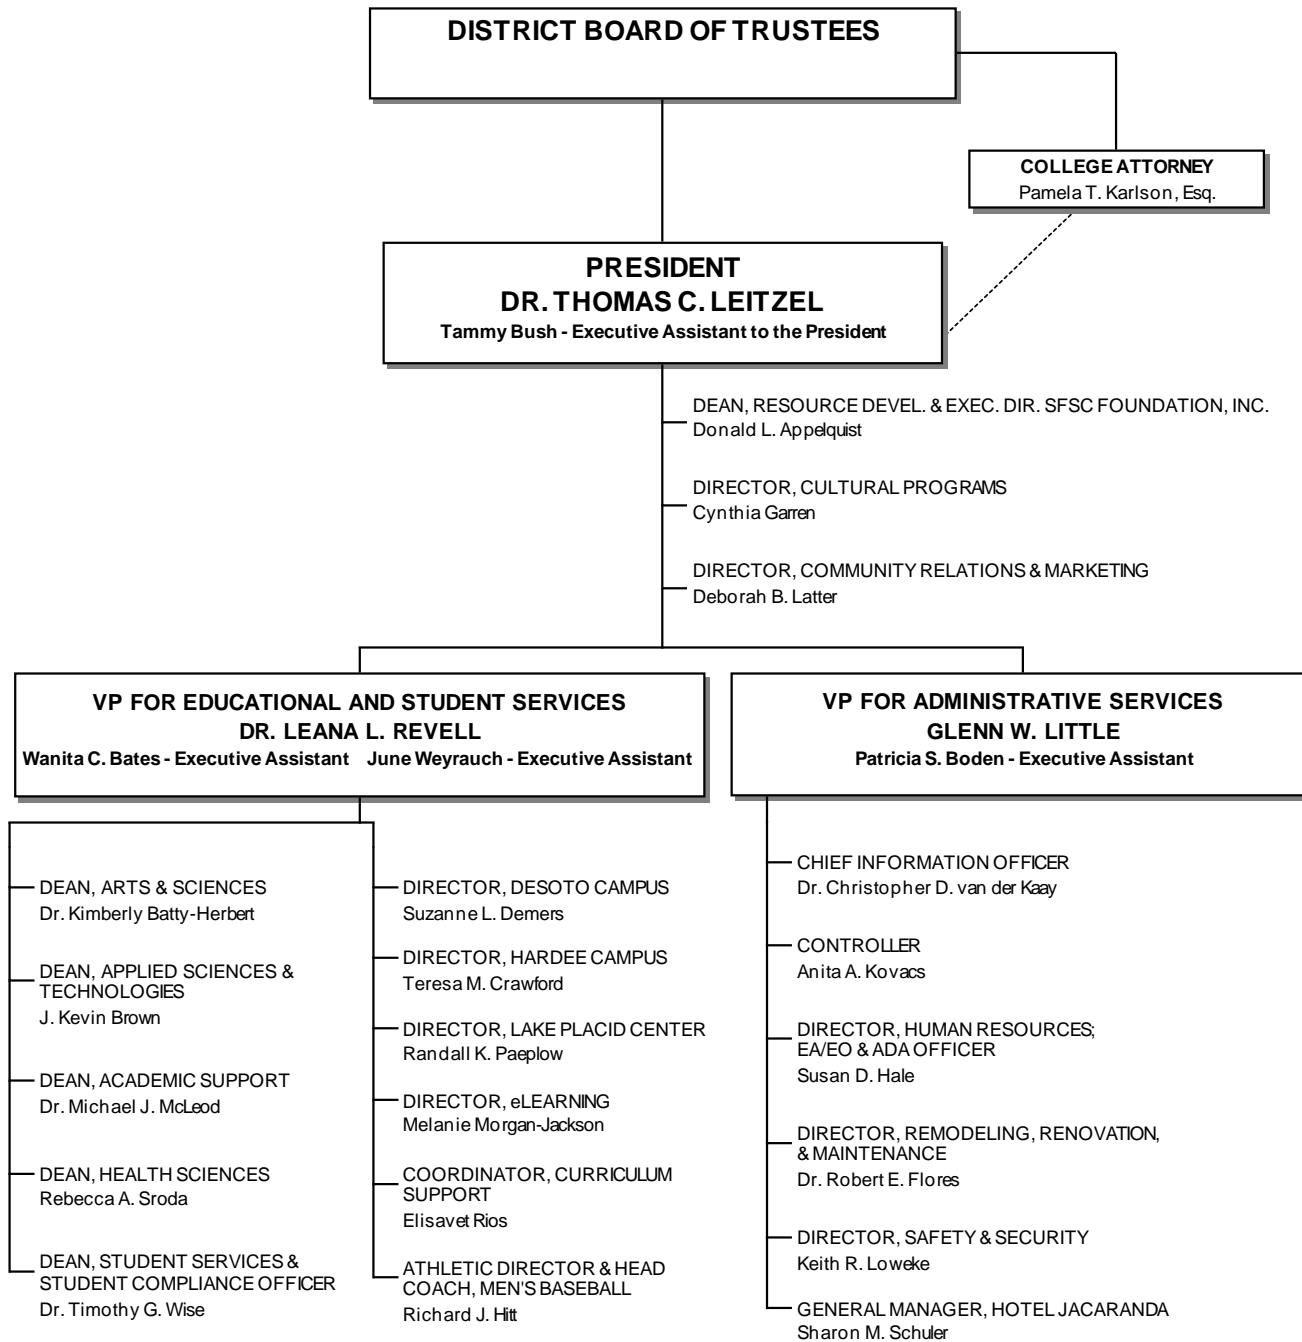

SOUTH FLORIDA STATE COLLEGE 2014-2015 ORGANIZATIONAL CHART

**SOUTH FLORIDA STATE COLLEGE
2014-2015 ORGANIZATIONAL CHART**

VP FOR EDUCATIONAL AND STUDENT SERVICES
DR. LEANA L. REVELL
 Wanita C. Bates - Executive Assistant June Weyrauch - Executive Assistant

VP FOR ADMINISTRATIVE SERVICES
GLENN W. LITTLE
Patricia S. Boden - Executive Assistant